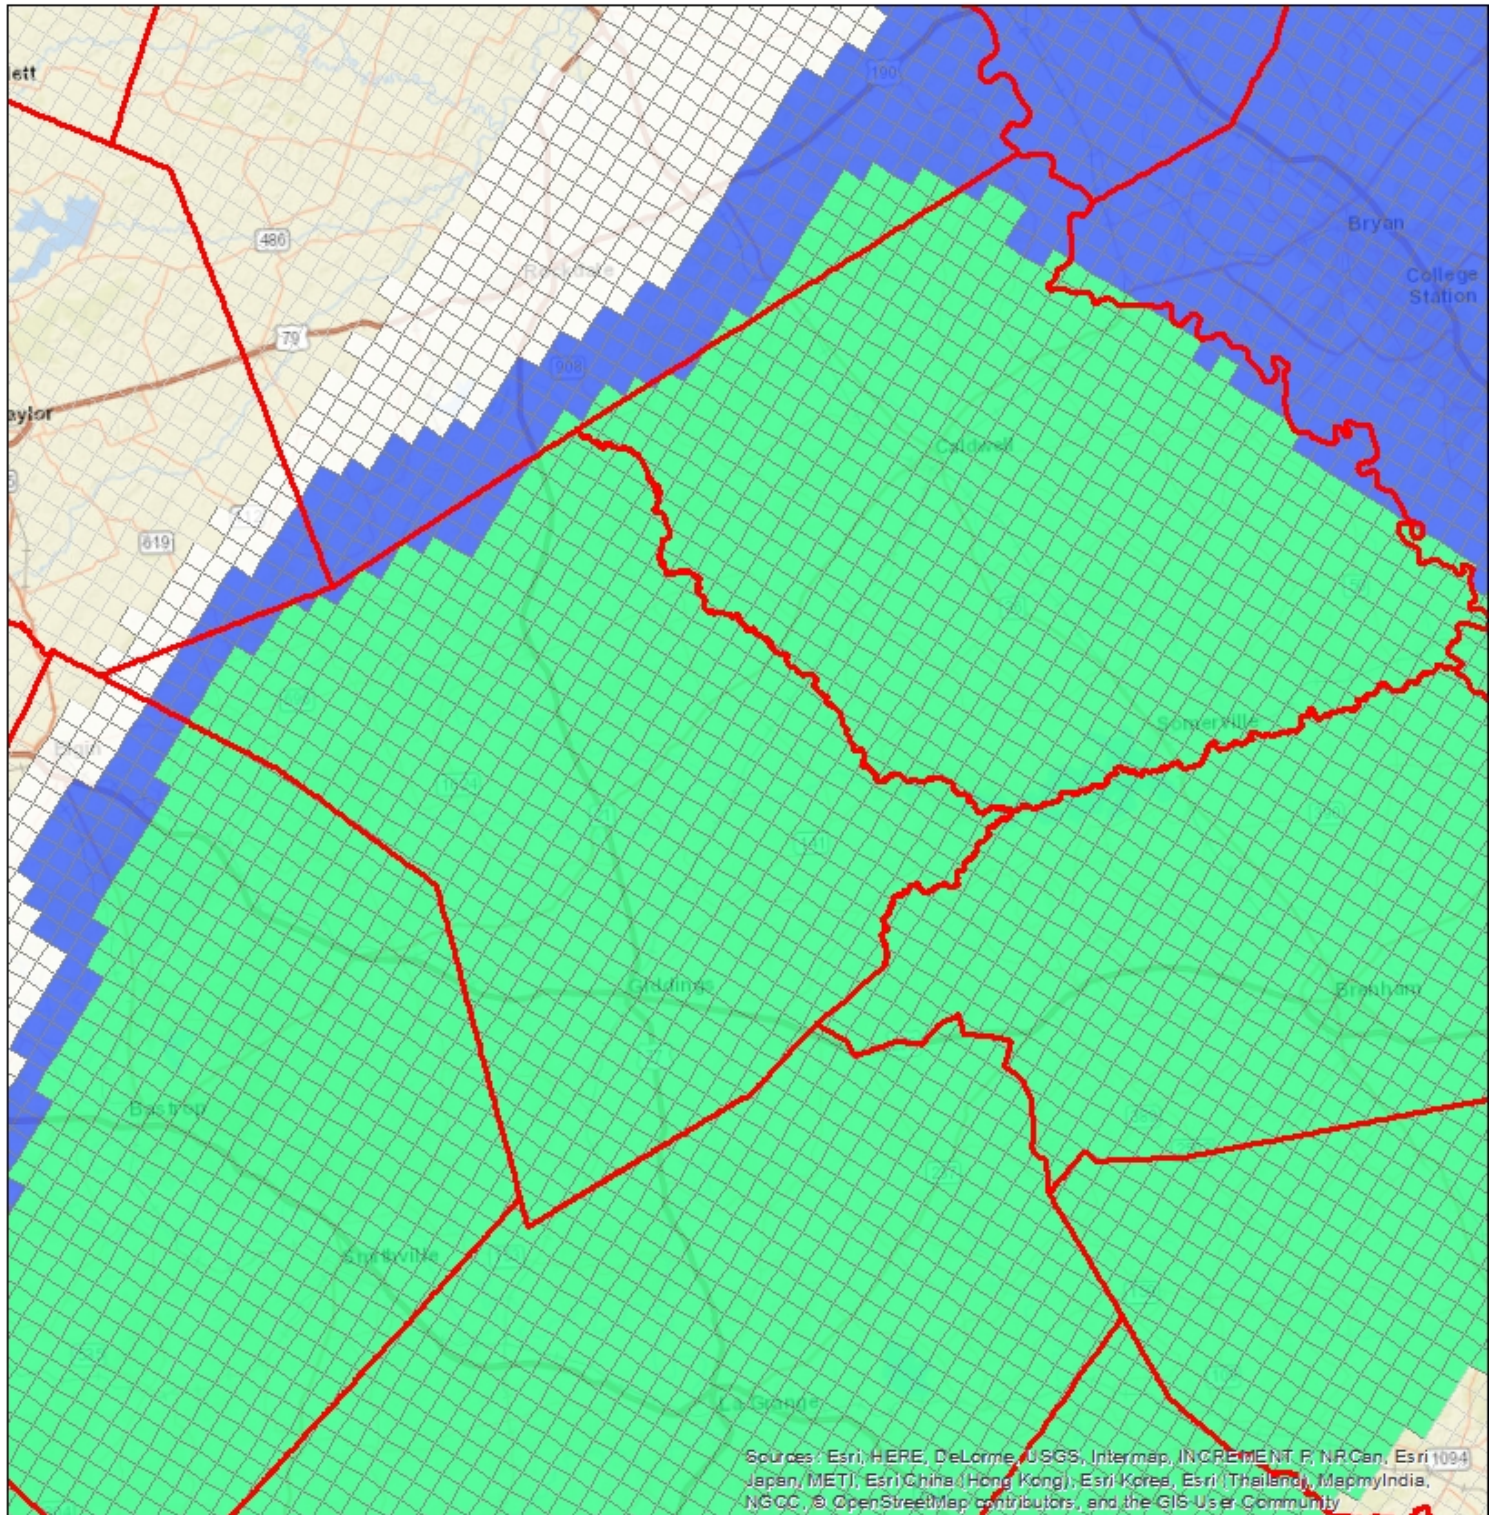

Net Drawdown in the Hooper Bluff from Potential LCRA permit (feet)

N

0 2.5 5 10 15 20 Miles

Drawdown

White box: -0.005000 - 0.000000

White box: 0.000001 - 5.000000

Blue box: 5.000001 - 10.000000

Light green box: 10.000001 - 50.000000

Yellow-green box: 50.000001 - 100.000000

Orange box: 100.000001 - 200.000000

Dark red box: 200.000001 - 300.000000